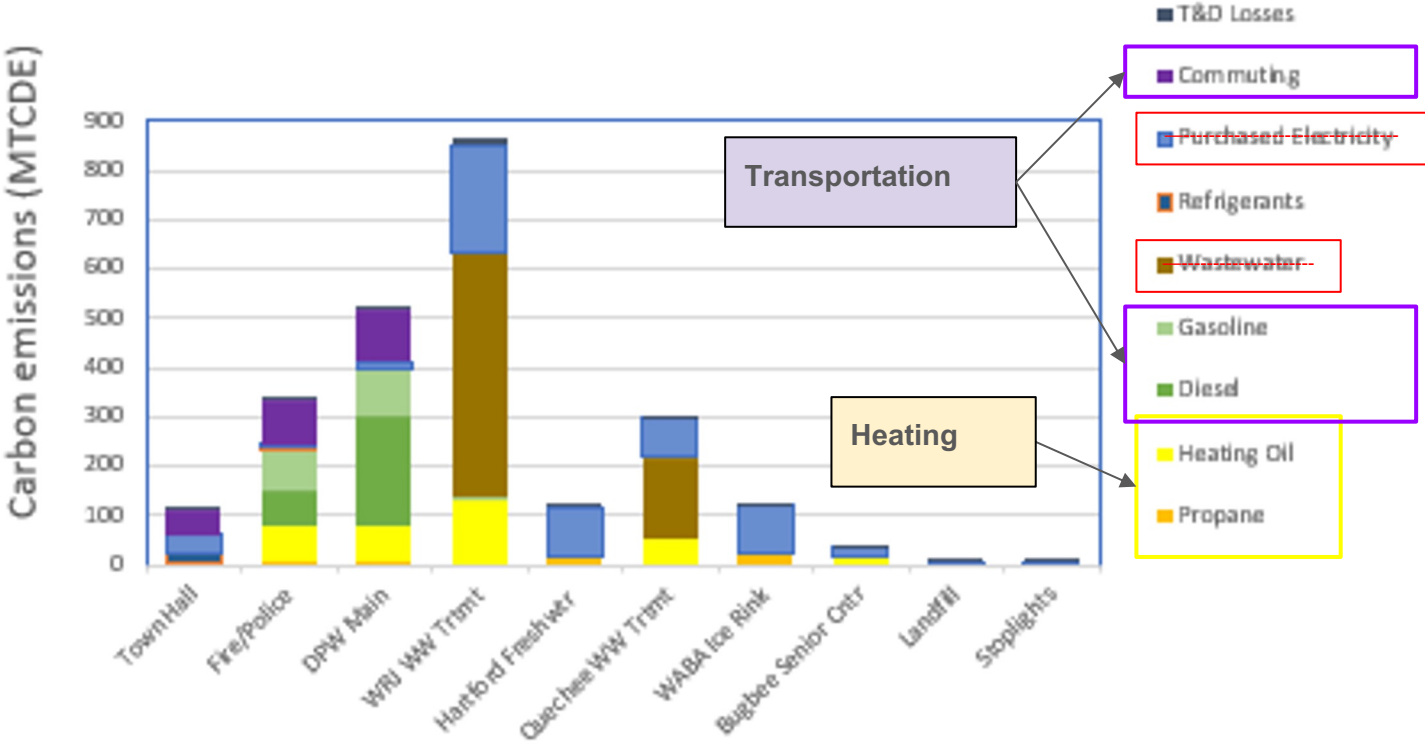

#1 Process:

● Governance

- Volunteer-run Energy Commission
 - *Climate Action Steering Committee*
 - *Dedicated Climate Fund*
 - *No grant writer...*
- Reports to / Advises Selectboard
- Dedicated support from Town Staff

● Mandate

- Resolution: “<The Town shall be> net zero by 2030...”
- Ballot Measure: “municipal... operations shall achieve carbon neutrality by 2027”

Town of Hartford Energy Commission

#1 Process:

Figure 3: Absolute GHG Footprint by Location 2022

Town of Hartford Energy Commission

#1 Process:

Figure 3: Absolute GHG Footprint by Location 2022

Town of Hartford Energy Commission

#2 Collaboration:

- **Neighboring Towns!!!**
 - We all have lessons, wisdom and resources to share!!
- **NGOs / SMEs (to name a few....)**
 - UNH Carbon Clinic
 - Dartmouth Energy Justice Clinic
 - VLGS Energy Clinic
 - Window Dressers
 - Vermont Works for Women
 - Vital Communities
 - Vermont Community Geothermal Alliance
 - Vermont Clean Cities Coalition