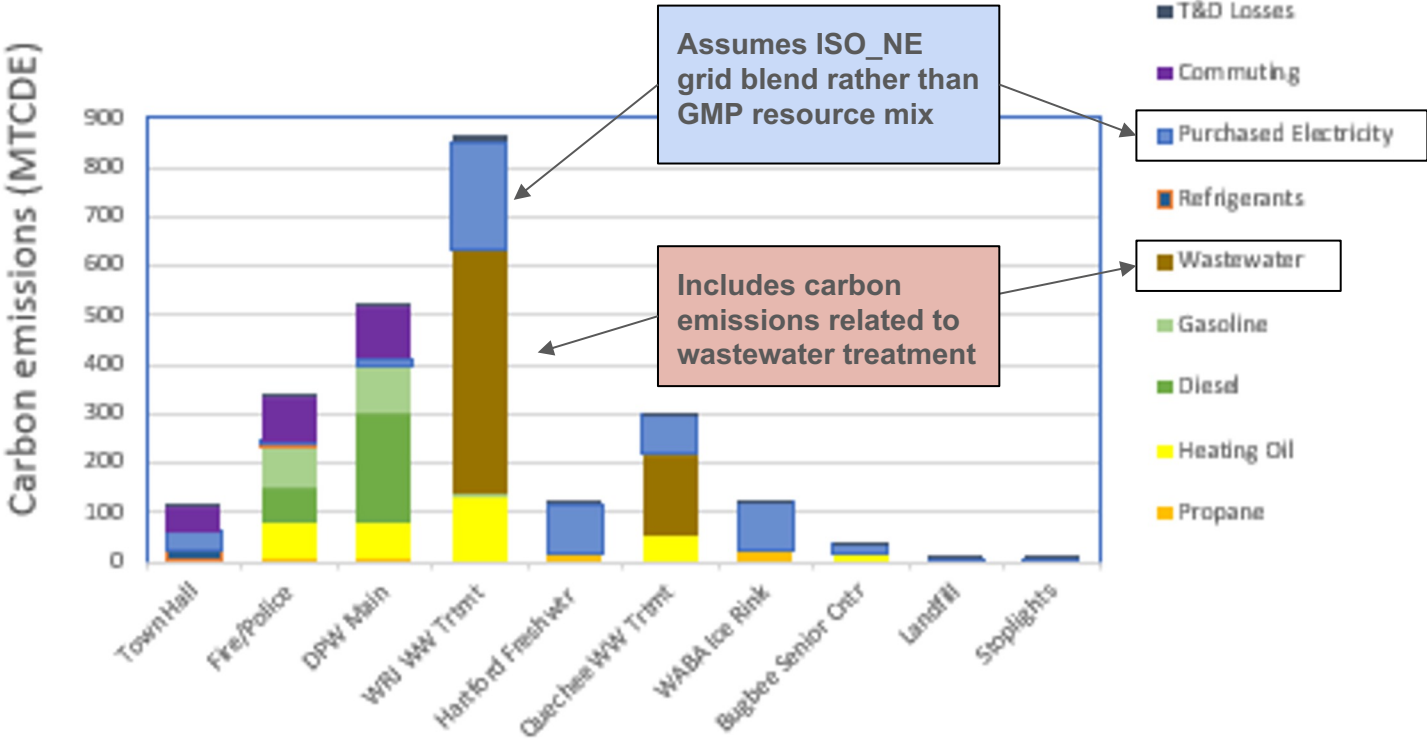

#1 Process:

● Governance

- Volunteer-run Energy Commission
 - *Climate Action Steering Committee*
 - *Dedicated Climate Fund*
 - *No grant writer...*
- Reports to / Advises Selectboard
- Dedicated support from Town Staff

● Mandate

- Resolution: “<The Town shall be> net zero by 2030...”
- Ballot Measure: “municipal... operations shall achieve carbon neutrality by 2027”

Town of Hartford Energy Commission

#1 Process:

Figure 3: Absolute GHG Footprint by Location 2022