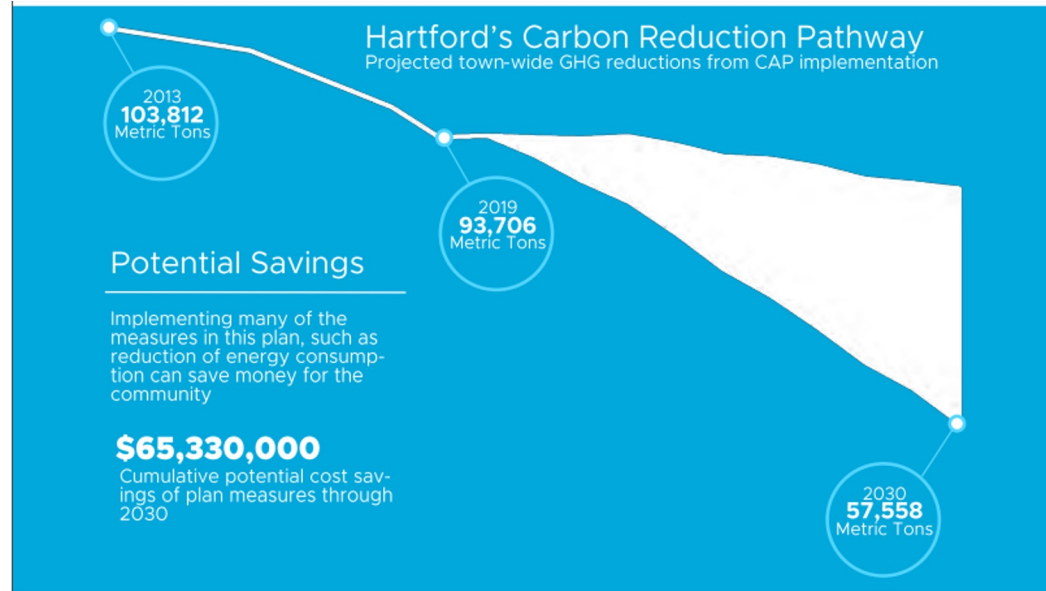

Figure 3: Absolute GHG Footprint by Location 2022

Town of Hartford Energy Commission

#1 Process:

● Governance

- Volunteer-run Energy Commission
  - *Climate Action Steering Committee*
  - *Dedicated Climate Fund*
  - *No grant writer...*
- Reports to / Advises Selectboard
- Dedicated support from Town Staff

● Mandate

- Resolution: “<The Town shall be> net zero by 2030...”
- Ballot Measure: “municipal... operations shall achieve carbon neutrality by 2027”